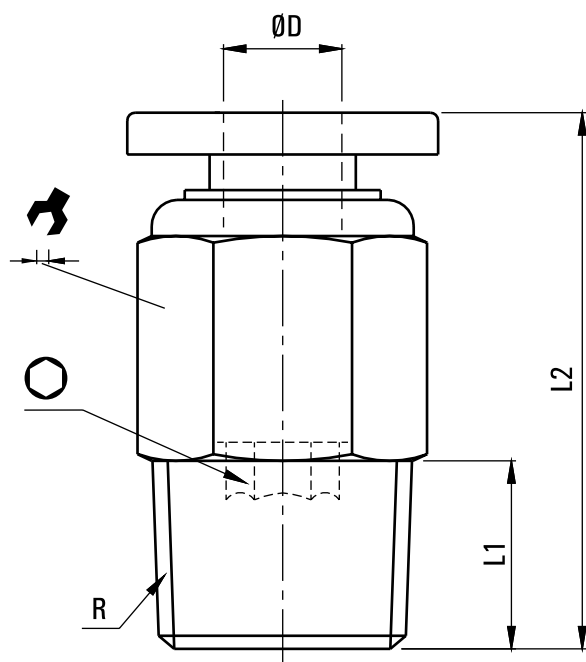

## Złączka prosta PC-04-M5

**hitech**

model	PU-PC-04-00
producent	Hi-Tech
wąż	Ø 4 mm
typ	prosta
przyłącze	M5

typ szybkozłączki: złączka prosta

przyłącze: M5

wąż: 04 mm

MODEL	ØD	R	L1	L2	○	✚
PC-04-M5	4	M5	3.5	20.3	2	10
PC-04-01	4	1/8"	7.5	20	3	10
PC-04-02	4	1/4"	9.5	18	3	14
PC-04-03	4	3/8"	10.5	19	3	17
PC-06-M5	6	M5	3.5	21	2	12
PC-06-01	6	1/8"	7.5	20.5	4	12
PC-06-02	6	1/4"	9.5	22.5	4	14
PC-06-03	6	3/8"	10.5	20.5	4	17
PC-08-01	8	1/8"	7.5	25.5	5	14
PC-08-02	8	1/4"	9.5	24.5	5	14
PC-08-03	8	3/8"	10.5	21.5	6	17
PC-08-04	8	1/2"	13.5	25.5	6	21

MODEL	ØD	R	L1	L2	○	✚
PC-10-01	10	1/8"	7.5	29.5	5	17
PC-10-02	10	1/4"	9.5	31	6	17
PC-10-03	10	3/8"	10.5	28.5	8	17
PC-10-04	10	1/2"	13.5	26.5	8	21
PC-12-01	12	1/8"	7.5	31	5	21
PC-12-02	12	1/4"	9.5	33	6	21
PC-12-03	12	3/8"	10.5	30	8	21
PC-12-04	12	1/2"	13.5	32.5	8	21
PC-16-03	16	3/8"	10.5	36.5	8	24
PC-16-04	16	1/2"	13.5	38.5	10	24